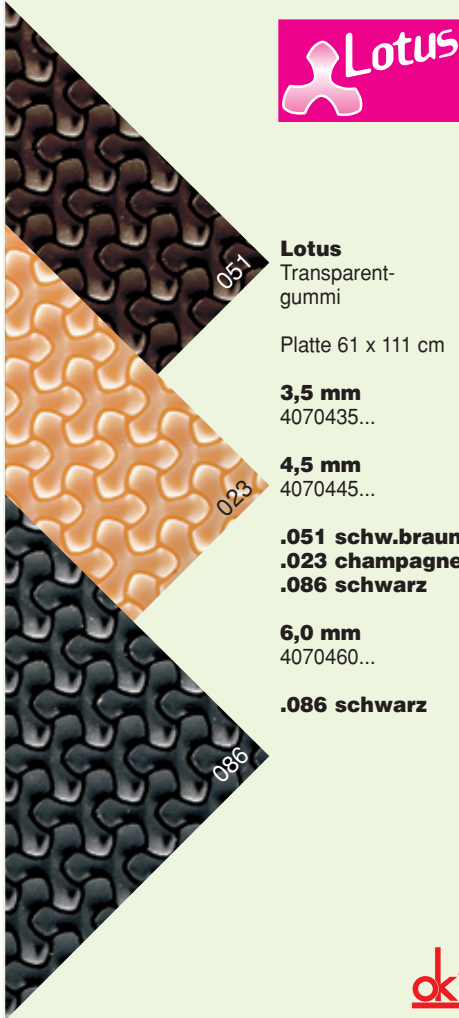

4,0 mm

4017040...

6,0 mm

4017060...

.054 smoke
.081 schwarz
.003 honig

nora®

ok®

Lotus
Transparent-
gummi
Platte 61 x 111 cm

3,5 mm
4070435...

4,5 mm
4070445...

.051 schw.braun
.023 champagner
.086 schwarz

6,0 mm
4070460...

.086 schwarz

Durotrans Prisma
Transparent-
gummi

Platte 50 x 80 cm

4,0 mm
4017140...